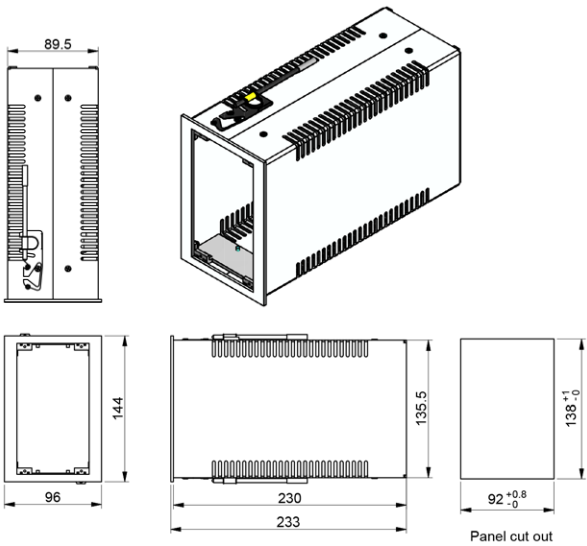

**14TE Cassette table top housing**

**19" housing**

**14TE Cassette rack mount housing**

**1/2 19" housing**