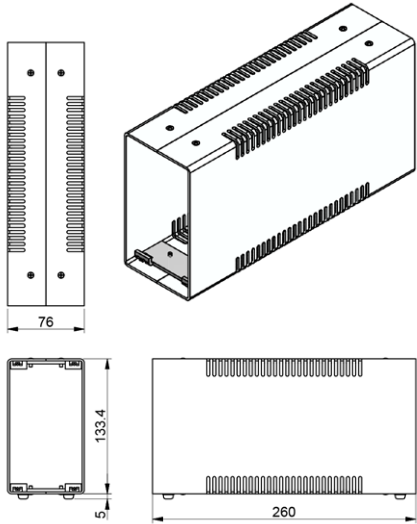

**14TE Cassette table top housing**

**19" housing**

**14TE Cassette rack mount housing**

**1/2 19" housing**