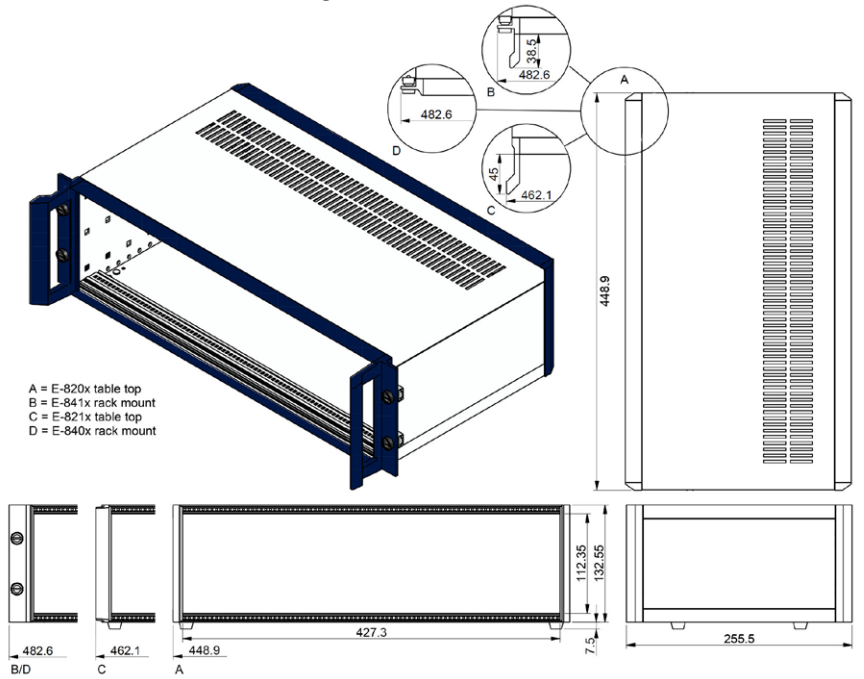

**14TE Cassette table top housing**

**19" housing**

**14TE Cassette rack mount housing**

**1/2 19" housing**